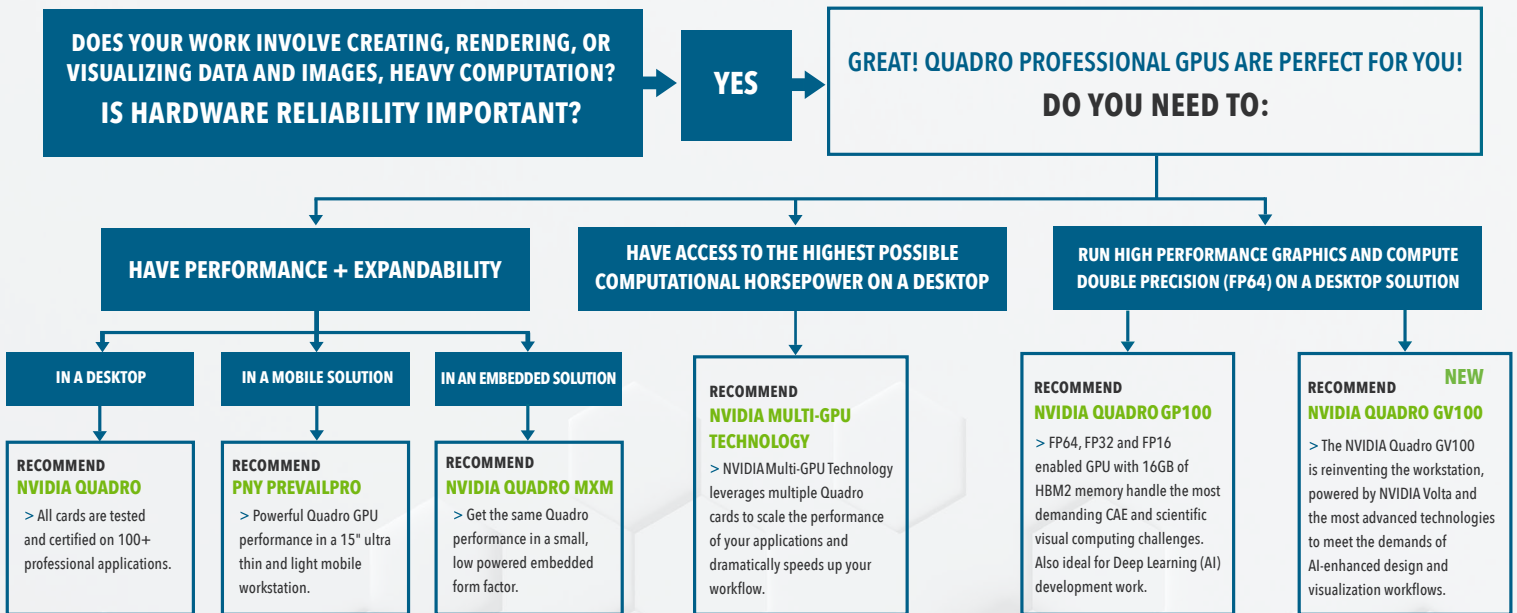

WHICH IS THE RIGHT PROFESSIONAL QUADRO GPU FOR YOUR PROFESSIONAL APPLICATION?

PNY offers a suite of NVIDIA professional solutions that enable designers, manufacturers, scientists and researchers to do their work smarter, faster, with greater reliability and with energy efficiency.

FOR MORE INFORMATION, CONTACT GOPNY@PNY.COM

GET THE NVIDIA QUADRO ADVANTAGE:

- Designed, Built, and Tested by NVIDIA
- Significant professional application performance improvement
- Software certification and support
- Dependable availability, now and going forward
- Consistent pricing you can rely on
- Long product lifecycles for enterprise deployment
- Unified Driver Architecture lowers TCO
- Pre-and post-sales support